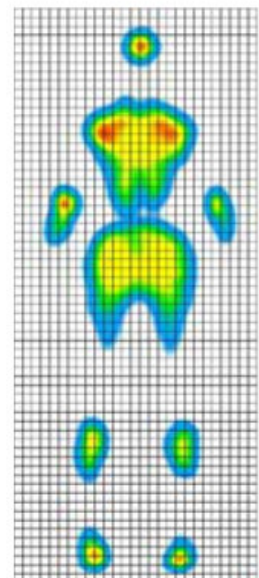

# Mattress Pressure Mapping System Sensor Element Options

	Light	Standard	High Performance
Sensing points	352 points (11 x 32 matrix)	928 points (16 x 58 matrix)	1,728 points (27 x 64 matrix)
Active area size	55.3 cm x 160 cm 21.8 in x 63 in	46.7 cm x 169.2 cm 18.4 in x 66.6 in	76 cm x 185 cm 30 in x 73 in
Total area size	70.5 cm x 183 cm 27.8 in x 72 in	60.3 cm x 183 cm 23.7 in x 72 in	89.8 cm x 198.8 cm 35.4 in x 78.3
Built-in Wi-fi	Yes	Yes	Yes