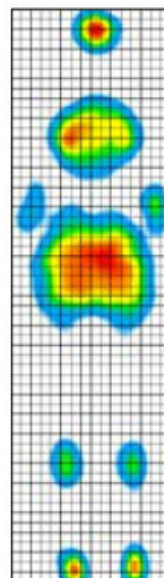

# Mattress Pressure Mapping System Sensor Element Options

	Light	Standard	High Performance
Sensing points	352 points (11 x 32 matrix)	928 points (16 x 58 matrix)	1,728 points (27 x 64 matrix)
Active area size	55.3 cm x 160 cm 21.8 in x 63 in	46.7 cm x 169.2 cm 18.4 in x 66.6 in	76 cm x 185 cm 30 in x 73 in
Total area size	70.5 cm x 183 cm 27.8 in x 72 in	60.3 cm x 183 cm 23.7 in x 72 in	89.8 cm x 198.8 cm 35.4 in x 78.3
Built-in Wi-fi	Yes	Yes	Yes